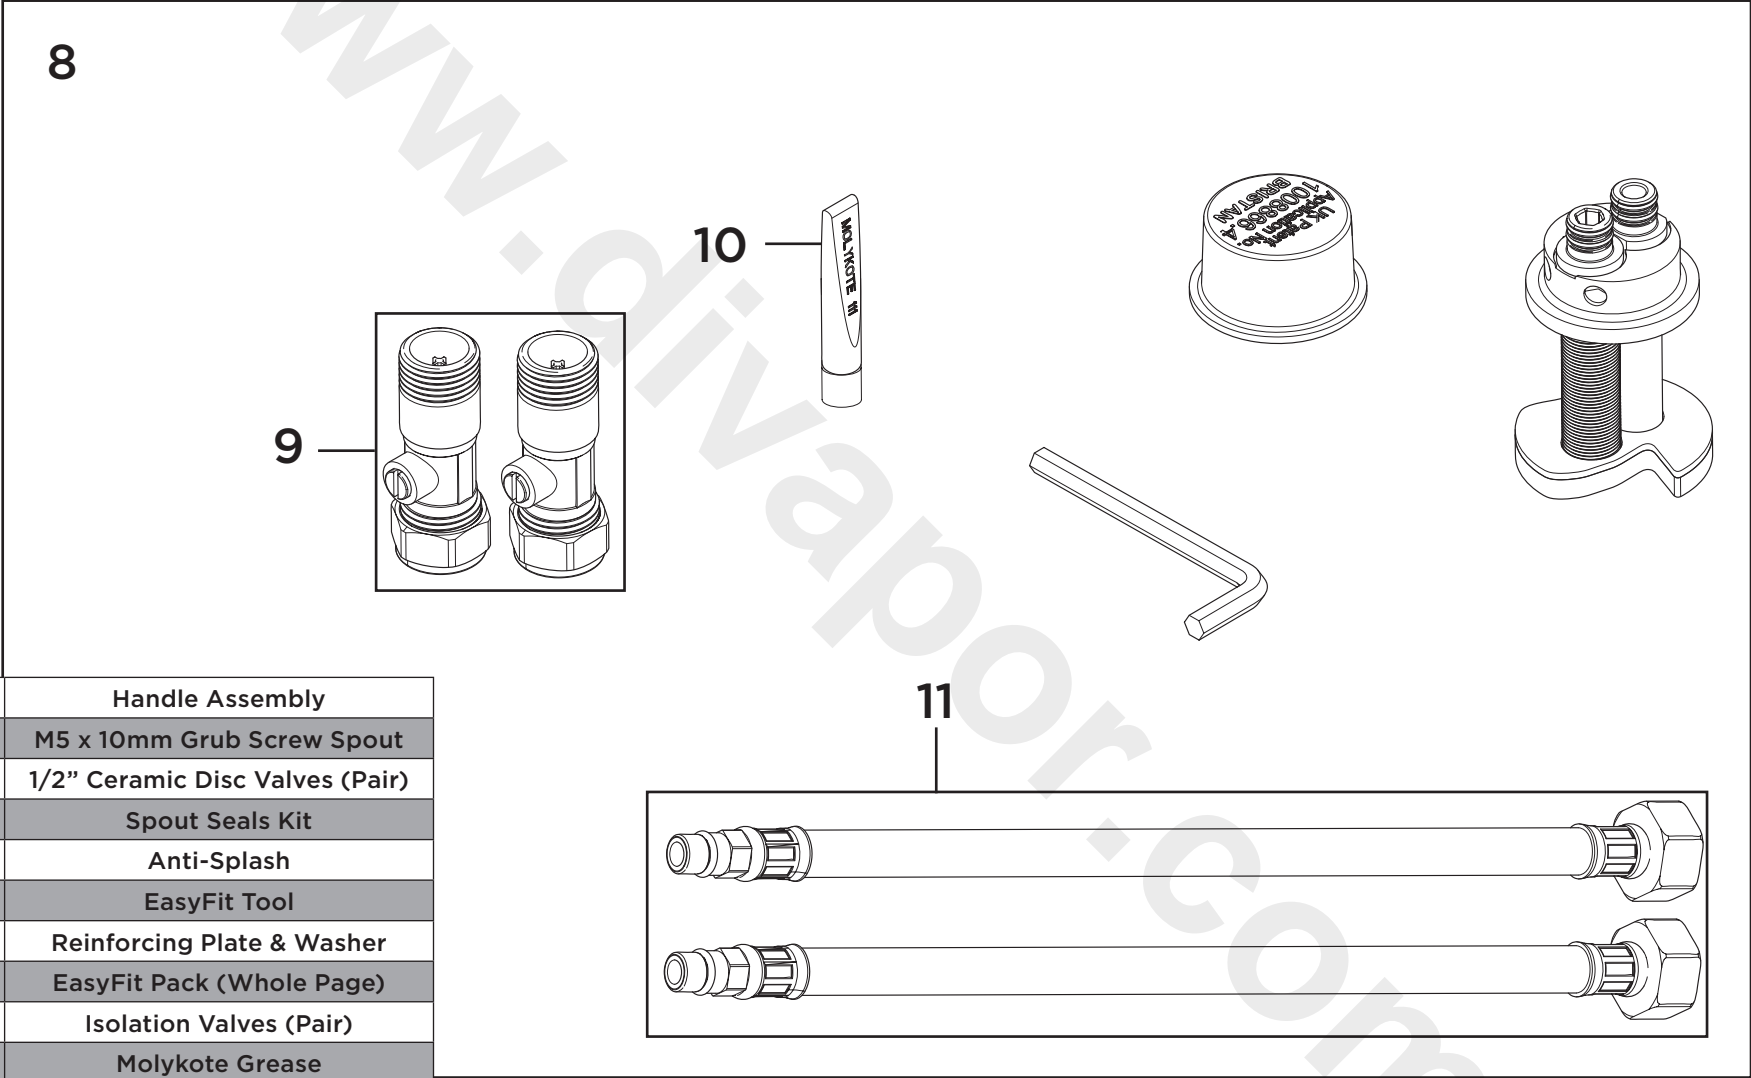

Product Code: ST SNK EF C-BN
Revision: D3

1	Handle Assembly
2	M5 x 10mm Grub Screw Spout
3	1/2" Ceramic Disc Valves (Pair)
4	Spout Seals Kit
5	Anti-Splash
6	EasyFit Tool
7	Reinforcing Plate & Washer
8	EasyFit Pack (Whole Page)
9	Isolation Valves (Pair)
10	Molykote Grease
11	1/2" BSP Flexible Tails (Pair)