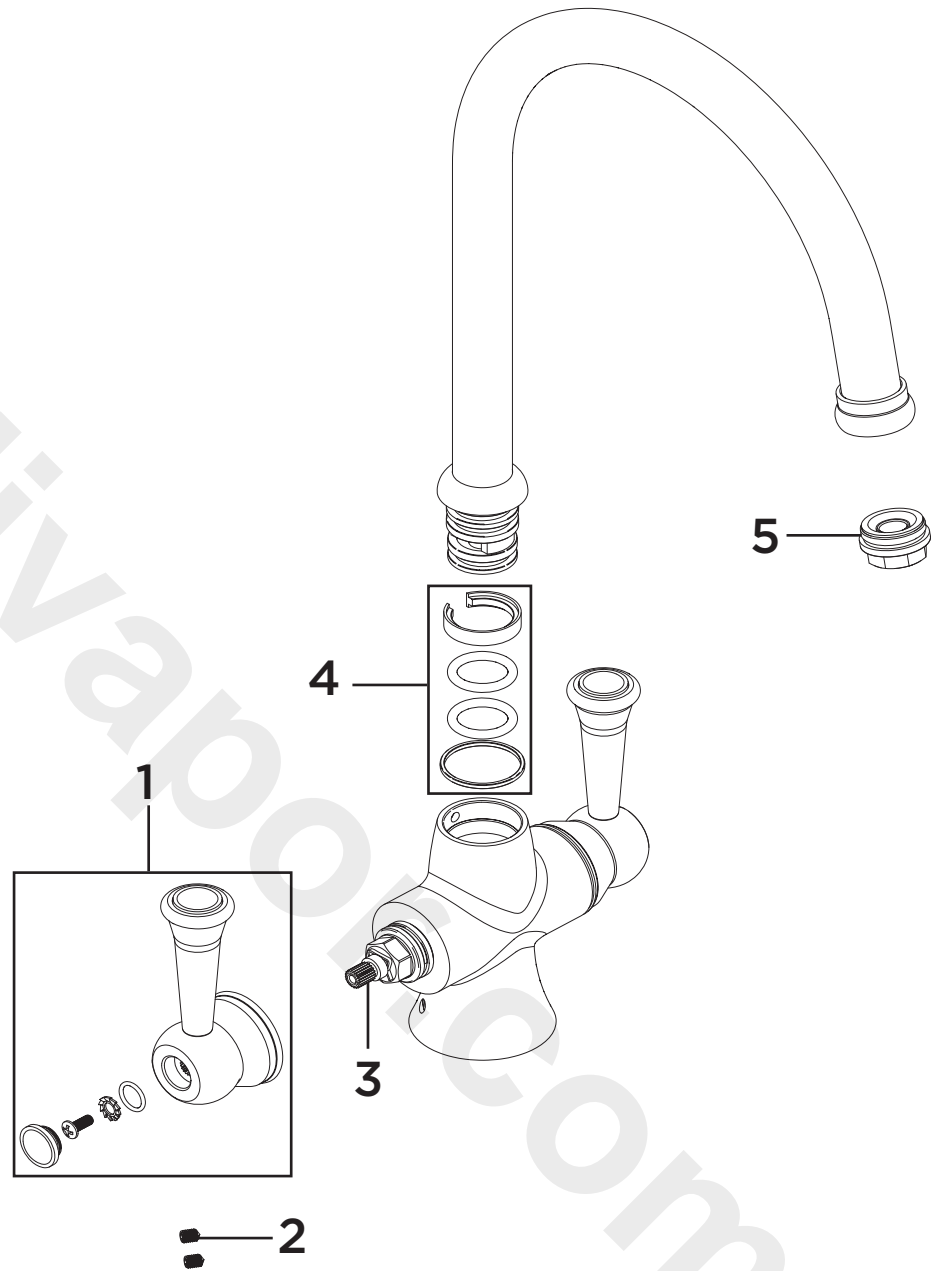

Product Code: ST SNK EF C-BN
Revision: D3

1	Handle Assembly
2	M5 x 10mm Grub Screw Spout
3	1/2" Ceramic Disc Valves (Pair)
4	Spout Seals Kit
5	Anti-Splash
6	EasyFit Tool
7	Reinforcing Plate & Washer
8	EasyFit Pack (Whole Page)
9	Isolation Valves (Pair)
10	Molykote Grease
11	1/2" BSP Flexible Tails (Pair)